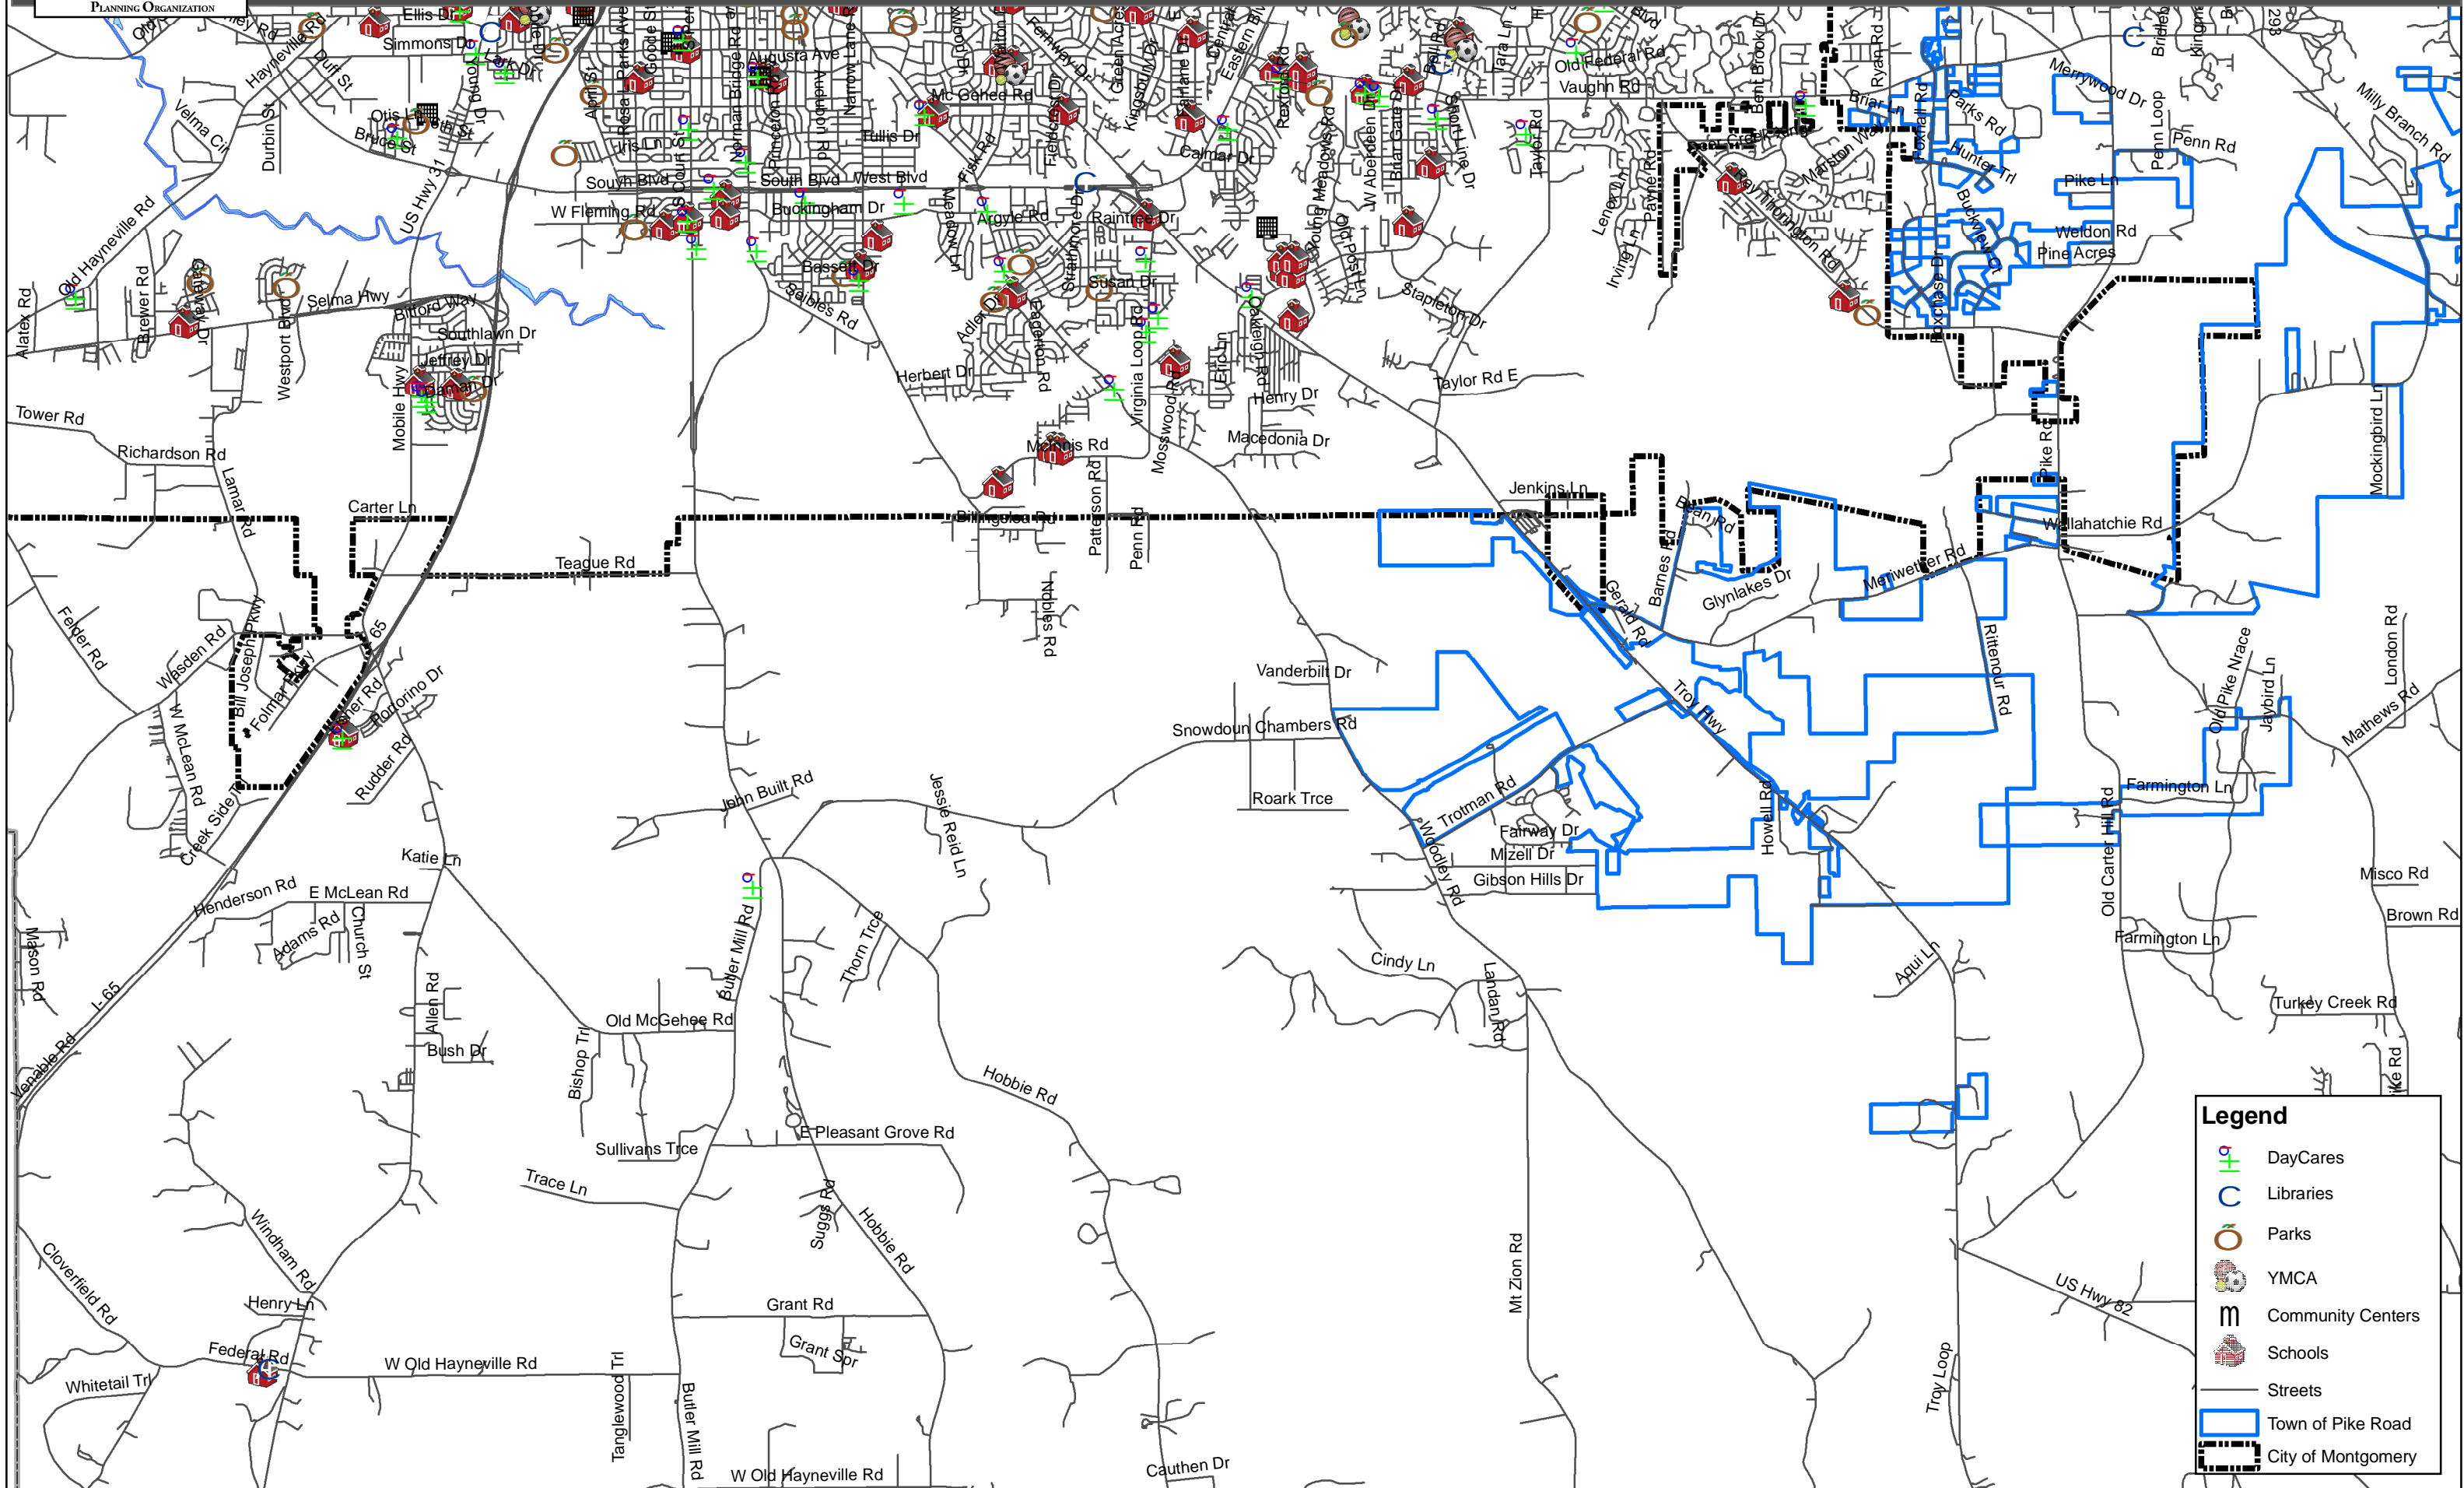

Montgomery MPO Bicycle and Pedestrian Plan Update - 2010

MONTGOMERY METROPOLITAN
PLANNING ORGANIZATION

Legend

- DayCares
- Libraries
- Parks
- YMCA
- Community Centers
- Schools
- Streets
- Town of Pike Road
- City of Montgomery